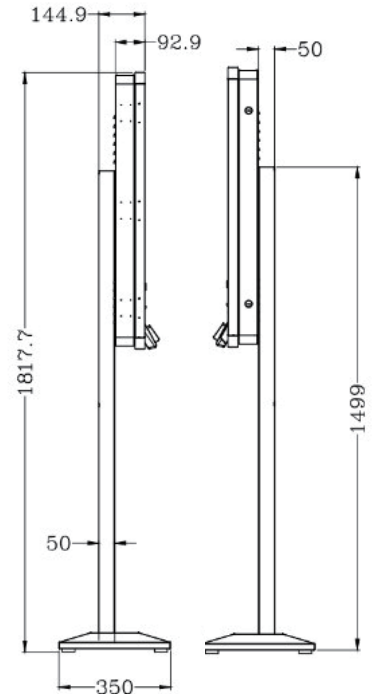

Tori KIOSK 2400

23.8" Self Ordering Kiosk

Features

- / 23.8" LCD display with P-CAP touch screen.
- / Celeron J6412 , i3/i5 12 Gen CPU available.
- / 3" Thermal printer built-in (80 x 80 mm paper roll).
- / 1D/2D barcode scanner built-in.
- / Universal stand for payment terminal.
- / Bolted to floor, floor/ceiling and wall mounting available.
- / Camera built-in (Option).
- / Compact, slim, elegant.

Specification

Model Name		Tori KIOSK 2400
System	Processor	Intel®Celeron® J6412 Intel® Core i3 Intel® Core i5
	Memory	8G/16G DDR4 3200
	Storage	128G/256G SSD (M.2)
	Operating Systems	Windows 10/11
	Audio	Realtek ALC662-VD0 1 x MIC-IN & AUDIO OUT
Display	Type	23.8TFT LCD, LED Backlight
	Resolution	1920 x 1080
	Brightness	250 cd/m ²
	Touchscreen	Projective Capacitive Touch
Interface	USB	USB 2.0 x 6 USB 3.2 x 2
	Serial	DB9 RS-232 x2
	LAN	1 x Gigabit Ethernet, RJ-45
	Scanner	1D/2D (UBS Interface)
Peripheral	Printer	3" Thermal Printer w/ 80x80 paper roll (LAN)
	Speaker	2 x 2W (Stereo) (Factory Option)
	Camera	Optional
	Wall Mount Kit	Optional
Physical & Environmental	Operating Temperature	0°C ~ 60°C
	Storage Temperature	-20°C ~ 80°C
	Operating Humidity	10% ~ 90% Humidity
	Storage Humidity	10% ~ 90% Humidity
Dimensions	Pedestal	181.71 (H) x 50 (W) x 35 (D) CM 73.90 (H) x 19.69 (W) x 13.78 (D) INCH
	Main System only	86.8 (H) x 41.7 (W) x 14.23 (D) CM 34.17 (H) x 16.42 (W) x 5.61 (D) INCH
Materia/Color	Main System	Metal Front-White, Rear-Black Custom Colors Available
	Stand/Base	Metal Black Custom Colors Available