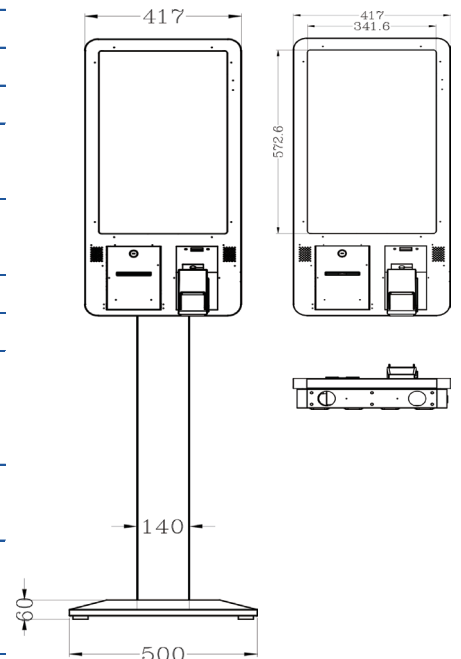

Tori KIOSK 2400

23.8" Self Ordering Kiosk

Features

- / 23.8" LCD display with P-CAP touch screen.
- / Celeron J6412 , i3/i5 12 Gen CPU available.
- / 3" Thermal printer built-in (80 x 80 mm paper roll).
- / 1D/2D barcode scanner built-in.
- / Universal stand for payment terminal.
- / Bolted to floor, floor/ceiling and wall mounting available.
- / Camera built-in (Option).
- / Compact, slim, elegant.

Specification

Model Name		Tori KIOSK 2400
System	Processor	Intel®Celeron® J6412 Intel® Core i3 Intel® Core i5
	Memory	8G/16G DDR4 3200
	Storage	128G/256G SSD (M.2)
	Operating Systems	Windows 10/11
	Audio	Realtek ALC662-VD0 1 x MIC-IN & AUDIO OUT
Display	Type	23.8TFT LCD, LED Backlight
	Resolution	1920 x 1080
	Brightness	250 cd/m ²
	Touchscreen	Projective Capacitive Touch
Interface	USB	USB 2.0 x 6 USB 3.2 x 2
	Serial	DB9 RS-232 x2
	LAN	1 x Gigabit Ethernet, RJ-45
	Scanner	1D/2D (UBS Interface)
Peripheral	Printer	3" Thermal Printer w/ 80x80 paper roll (LAN)
	Speaker	2 x 2W (Stereo) (Factory Option)
	Camera	Optional
	Wall Mount Kit	Optional
Physical & Environmental	Operating Temperature	0°C ~ 60°C
	Storage Temperature	-20°C ~ 80°C
	Operating Humidity	10% ~ 90% Humidity
	Storage Humidity	10% ~ 90% Humidity
Dimensions	Pedestal	181.71 (H) x 50 (W) x 35 (D) CM 73.90 (H) x 19.69 (W) x 13.78 (D) INCH
	Main System only	86.8 (H) x 41.7 (W) x 14.23 (D) CM 34.17 (H) x 16.42 (W) x 5.61 (D) INCH
Materia/Color	Main System	Metal Front-White, Rear-Black Custom Colors Available
	Stand/Base	Metal Black Custom Colors Available